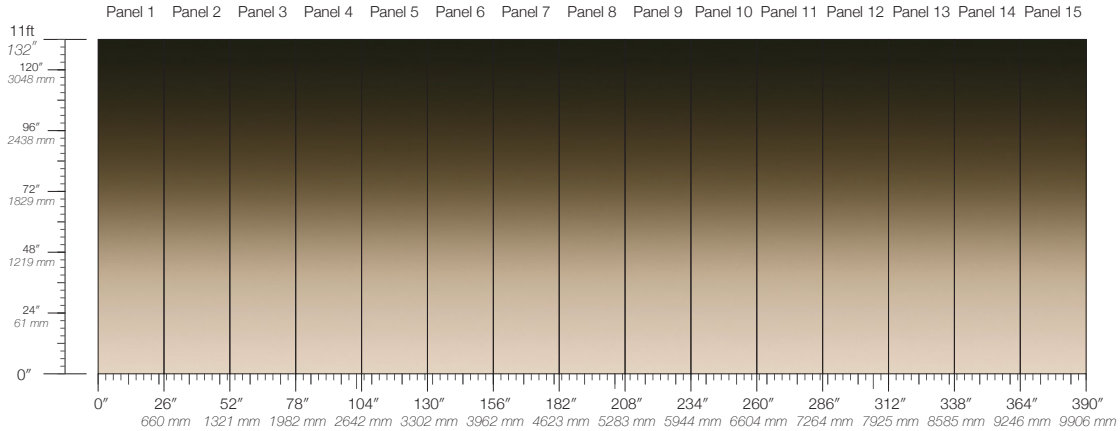

Aurora Burnish

Suitable for residential and some commercial projects

COLOR
Burnish

STOCK
Made to order

MAINTENANCE
Water-based cleanser

CONTACT
sales@calicowallpaper.com
+1 718 243 1705
57 Lispenard Street
New York, NY 10013 USA

ITEM
1182

LEAD TIME
4 weeks to print

ENVIRONMENTAL
FSC Certified Content

CONTENT
Clay-Coated Paper

MINIMUM
1 panel

SPECS
100% Cellulose face
Non-woven backing
7.1 oz per linear yard
117 g per linear meter
Smooth surface texture

DISCLAIMER
Refer to our website to see the full mural artwork. Reference the physical sample for color and texture. Panel maps represent mural artwork only.

PANEL WIDTH
26" / 661 mm trimmed

PRICE
Available upon request

PANEL HEIGHT
132" / 3353 mm standard
192" / 4877 mm extended

ORIGIN
USA

TESTING
(US) ASTM E84 Adhered Class A

REPEAT
Non-repeating

DETAILS
Custom options available