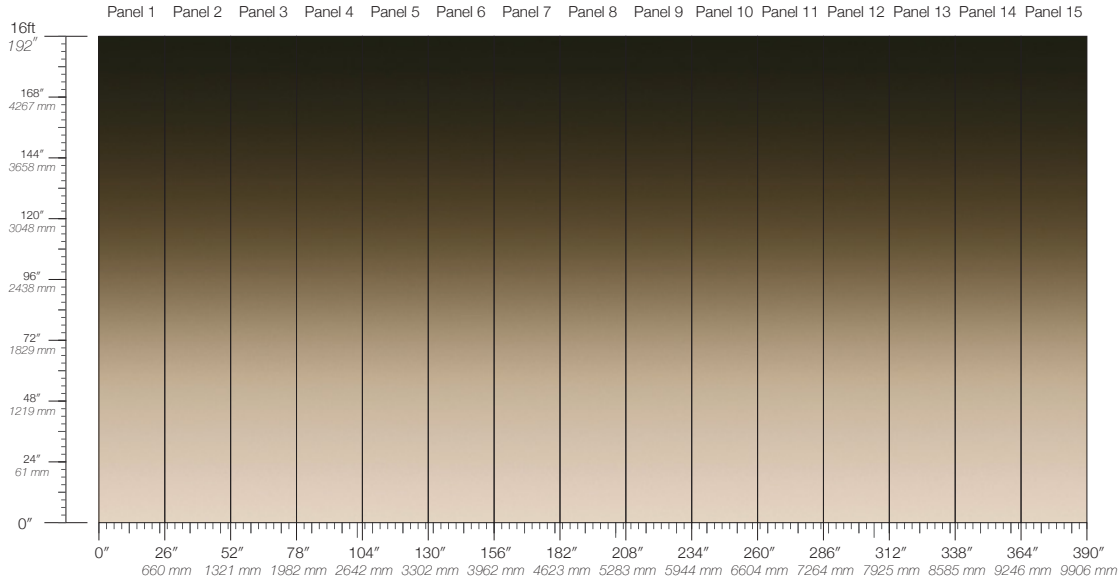

Aurora Burnish

Suitable for residential and some commercial projects

COLOR
Burnish

STOCK
Made to order

MAINTENANCE
Water-based cleanser

CONTACT
sales@calicowallpaper.com
+1 718 243 1705
57 Lispenard Street
New York, NY 10013 USA

ITEM
1182

LEAD TIME
4 weeks to print

ENVIRONMENTAL
FSC Certified Content

CONTENT
Clay-Coated Paper

MINIMUM
1 panel

SPECS
100% Cellulose face
Non-woven backing
7.1 oz per linear yard
117 g per linear meter
Smooth surface texture

DISCLAIMER
Refer to our website to see the full mural artwork. Reference the physical sample for color and texture. Panel maps represent mural artwork only.

PANEL WIDTH
26" / 661 mm trimmed

PRICE
Available upon request

PANEL HEIGHT
132" / 3353 mm standard
192" / 4877 mm extended

ORIGIN
USA

TESTING
(US) ASTM E84 Adhered Class A

REPEAT
Non-repeating

DETAILS
Custom options available